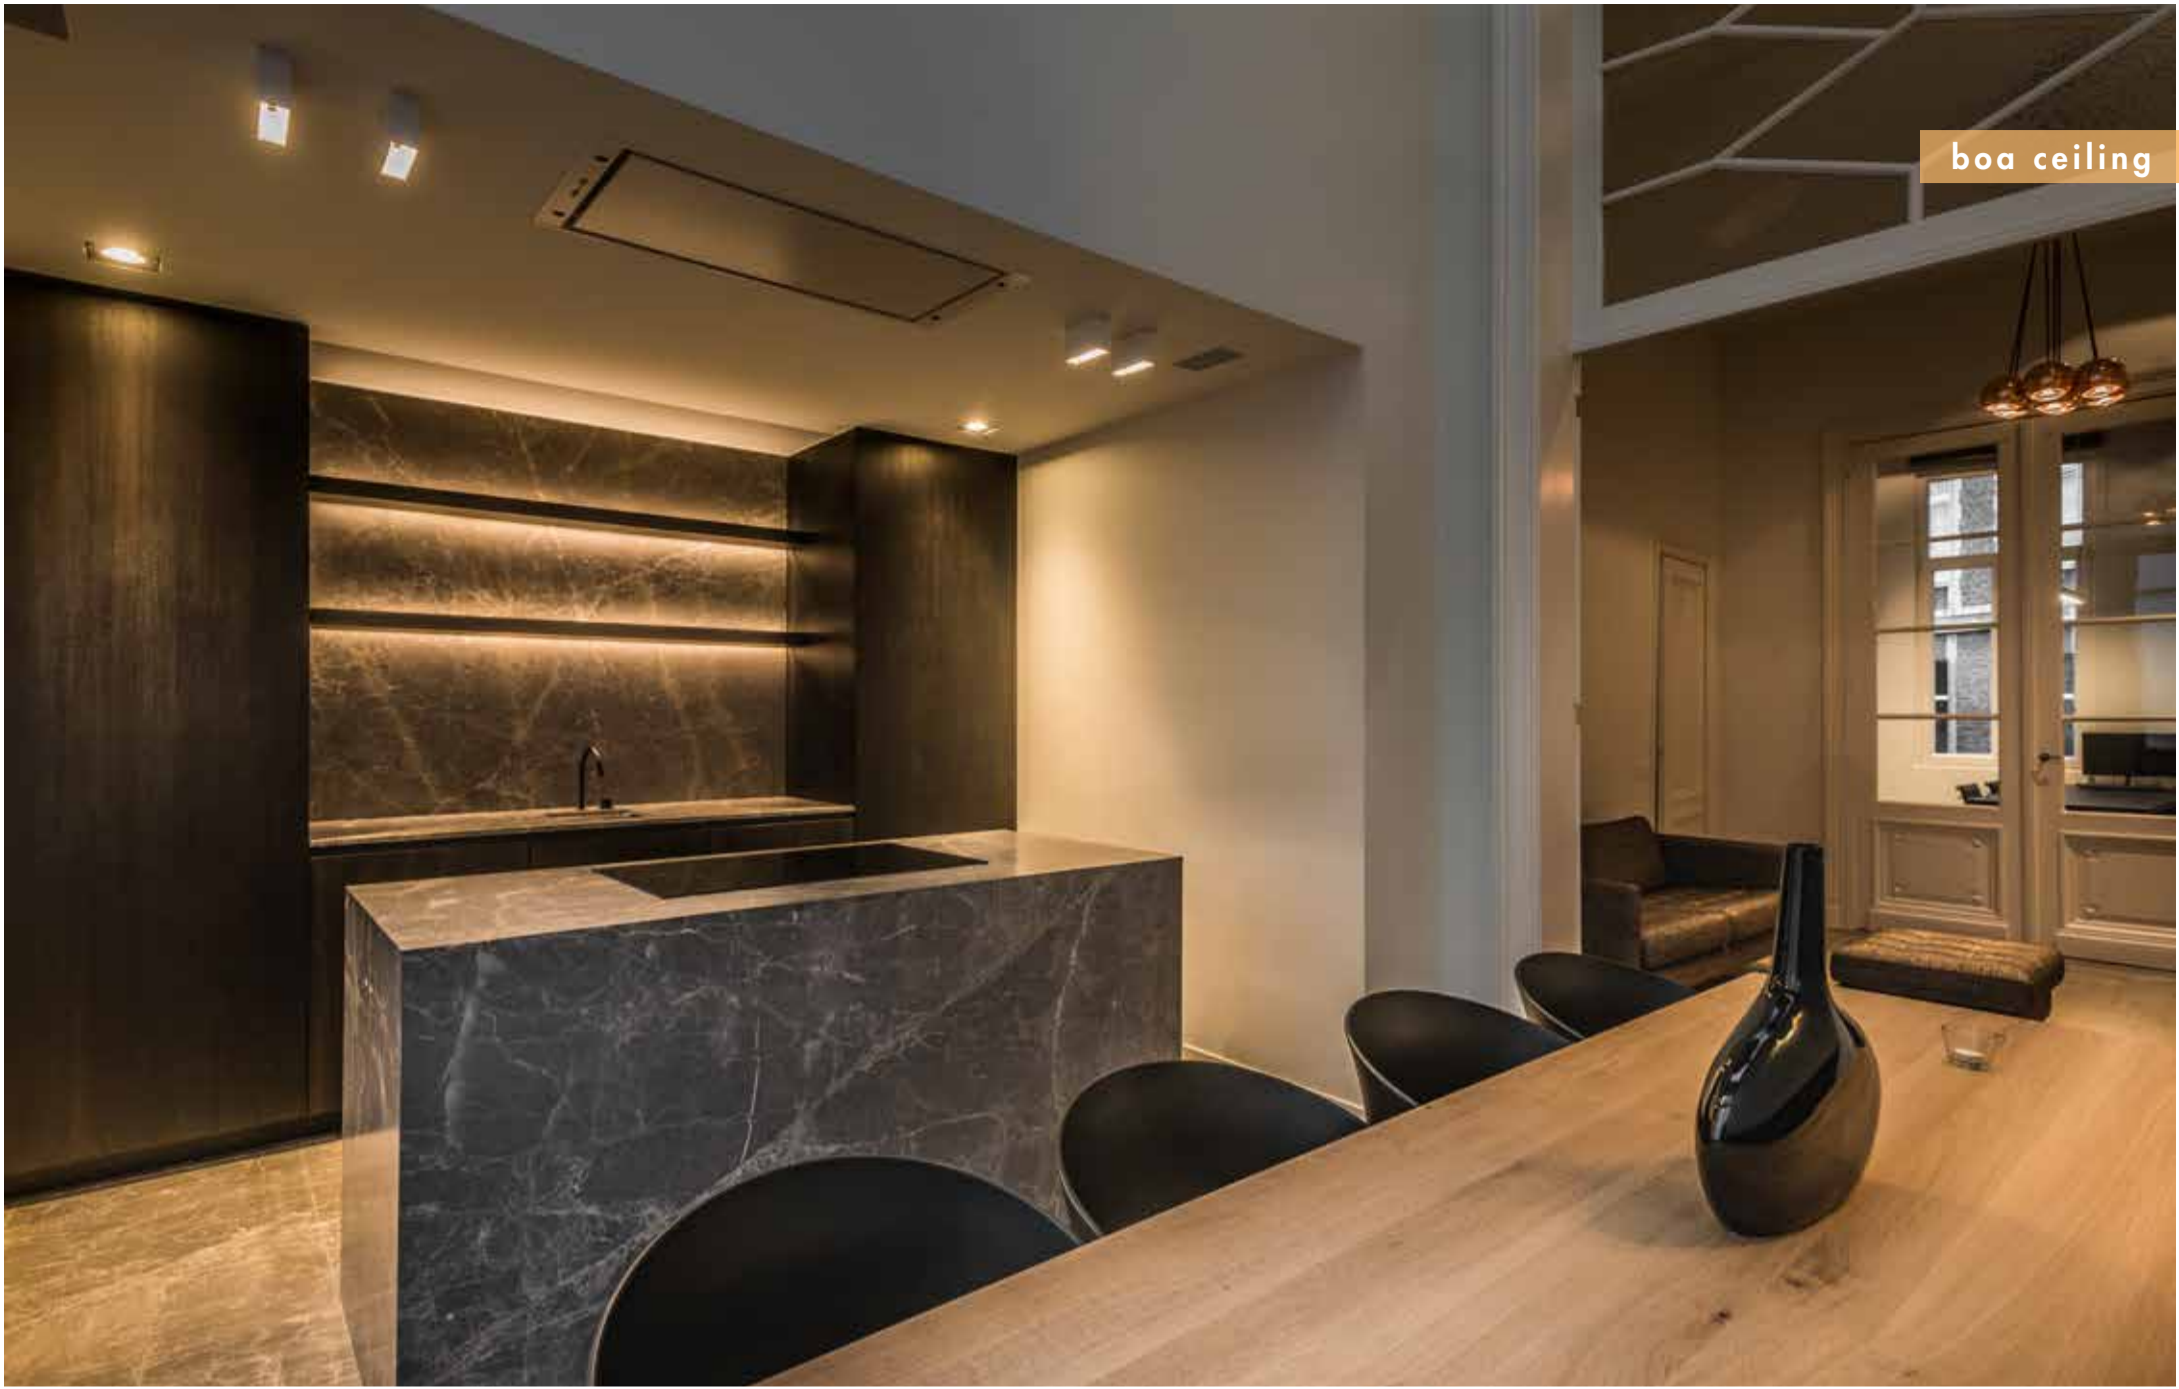

boa ceiling