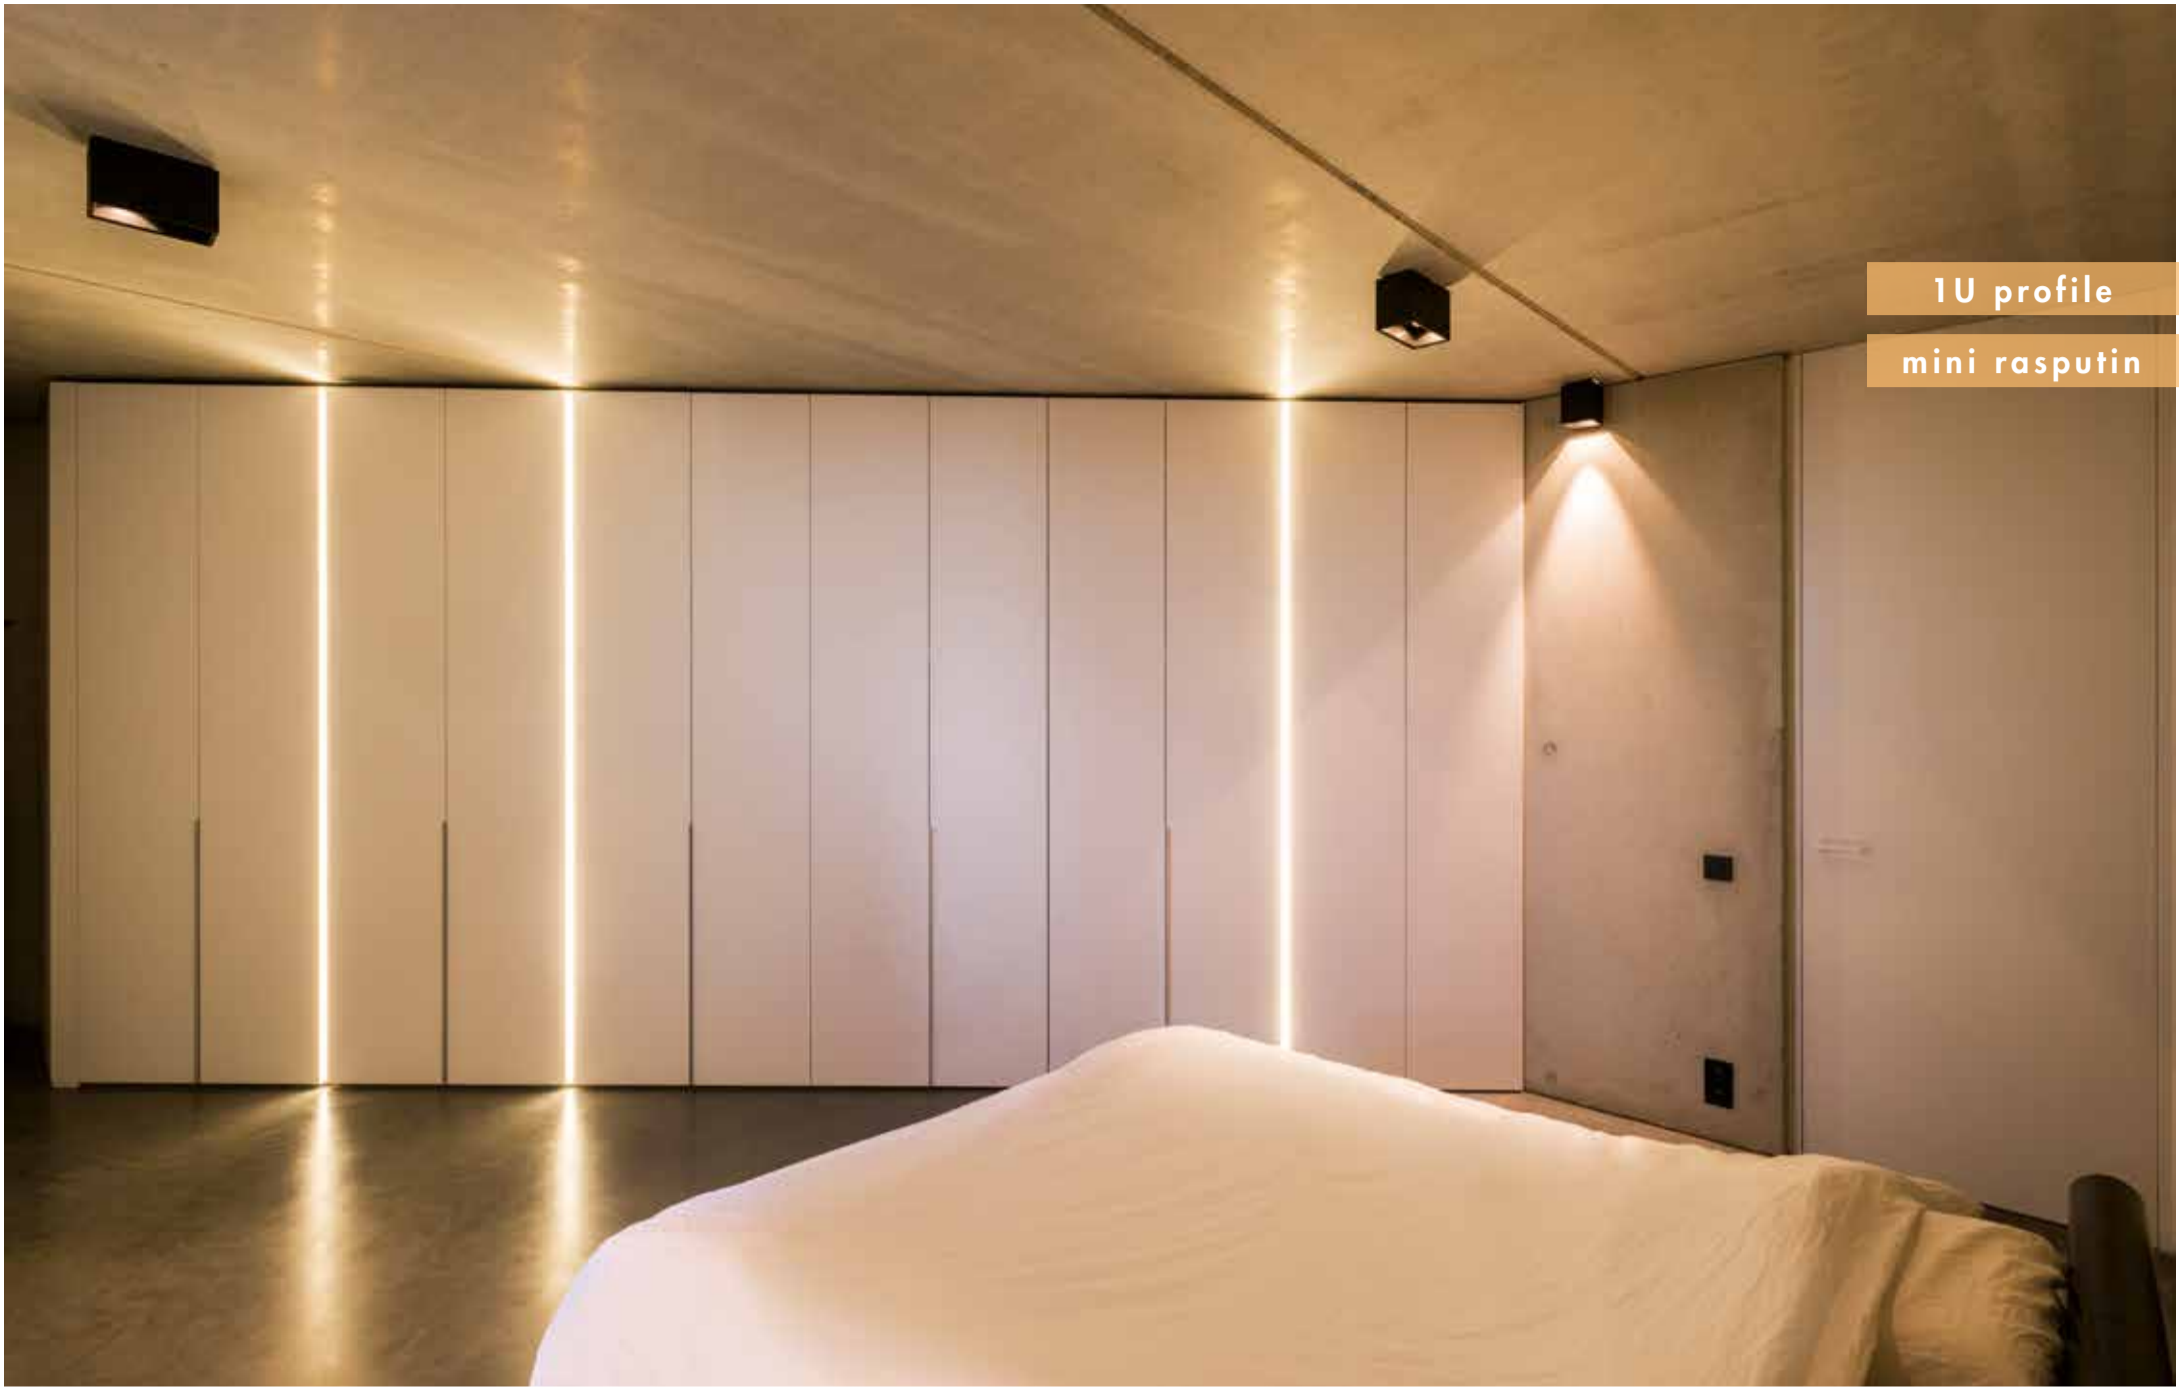

1U profile
mini rasputin