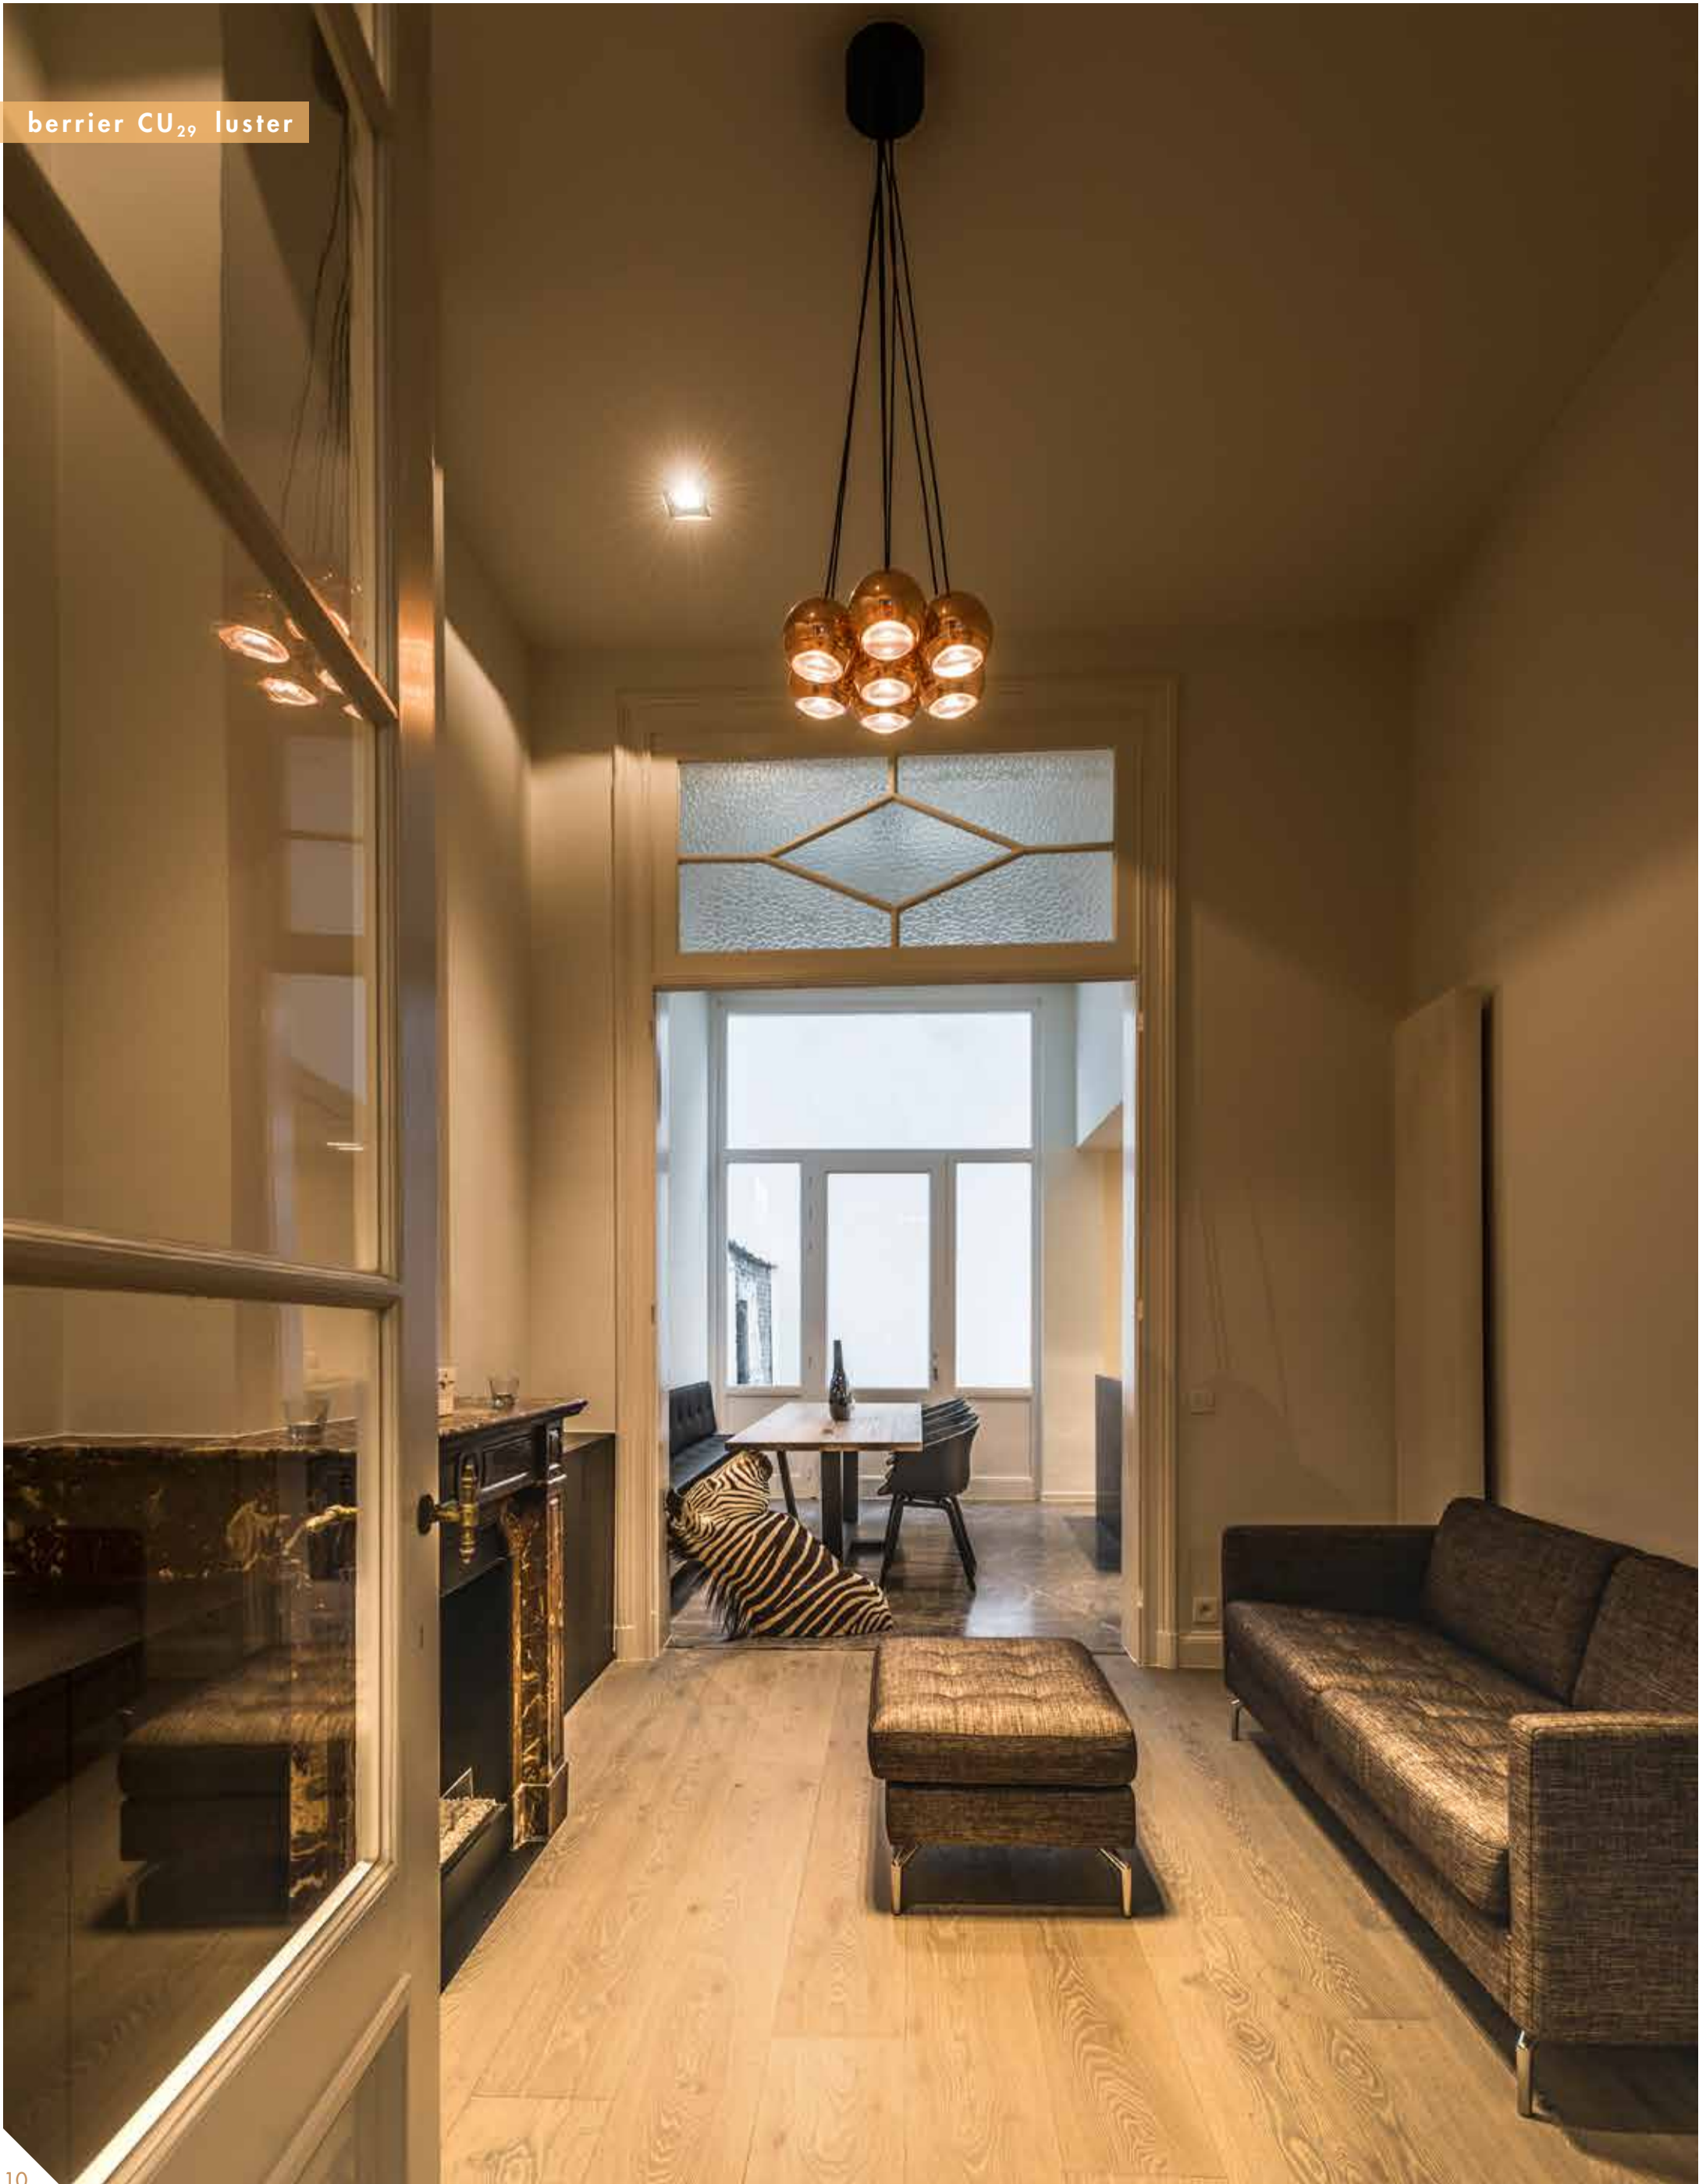

berrier CU₂₉ luster