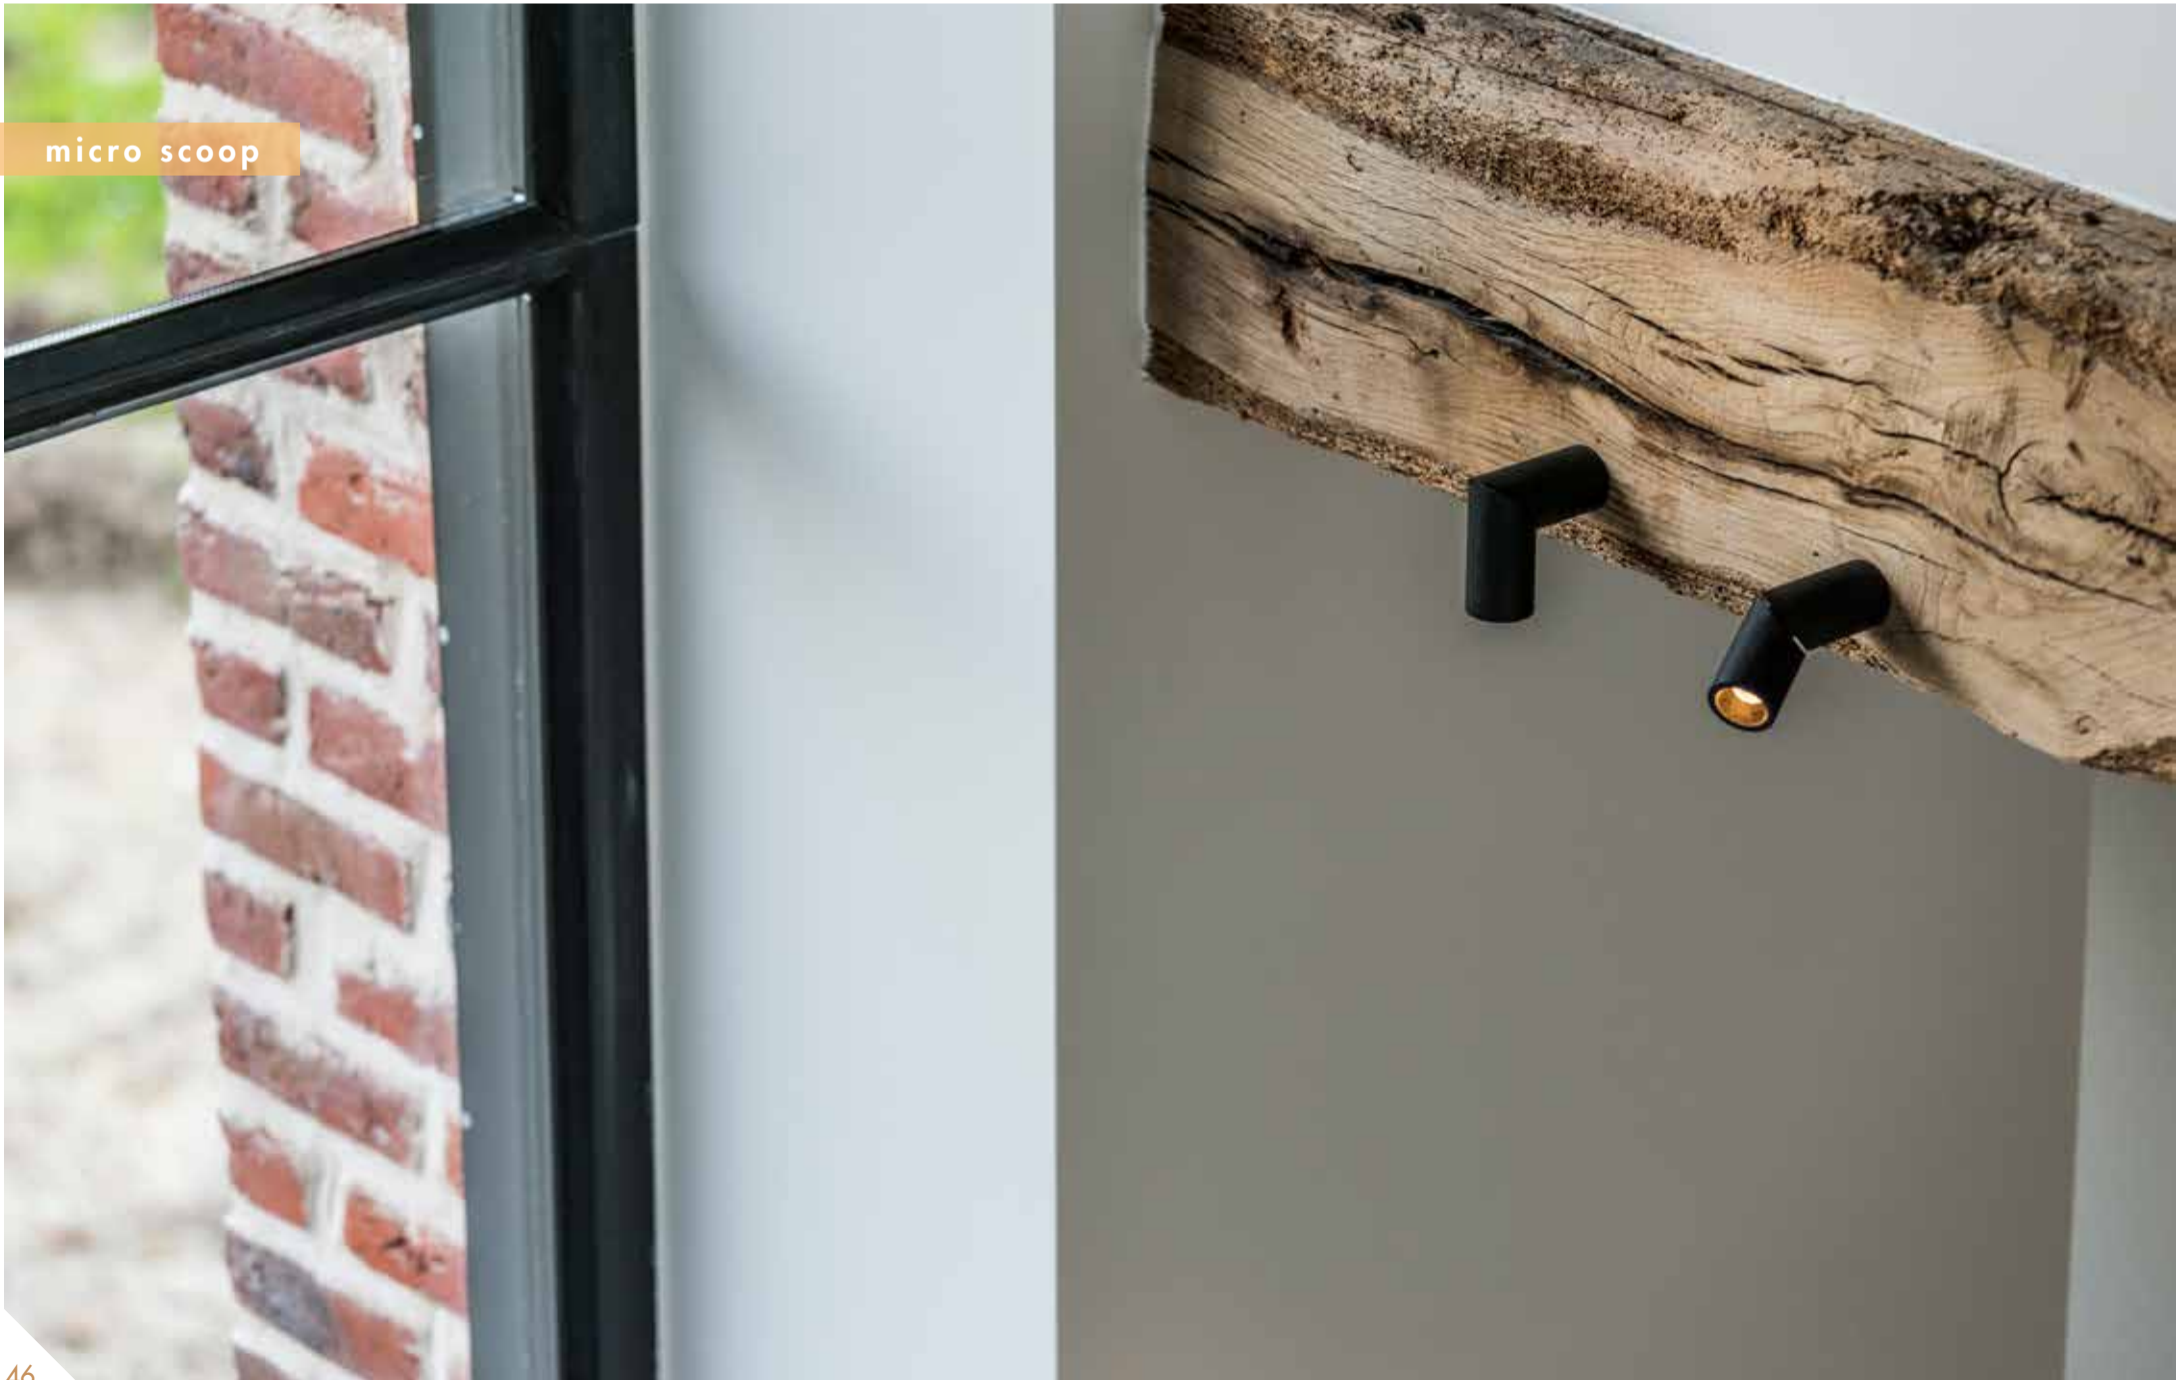

micro scoop