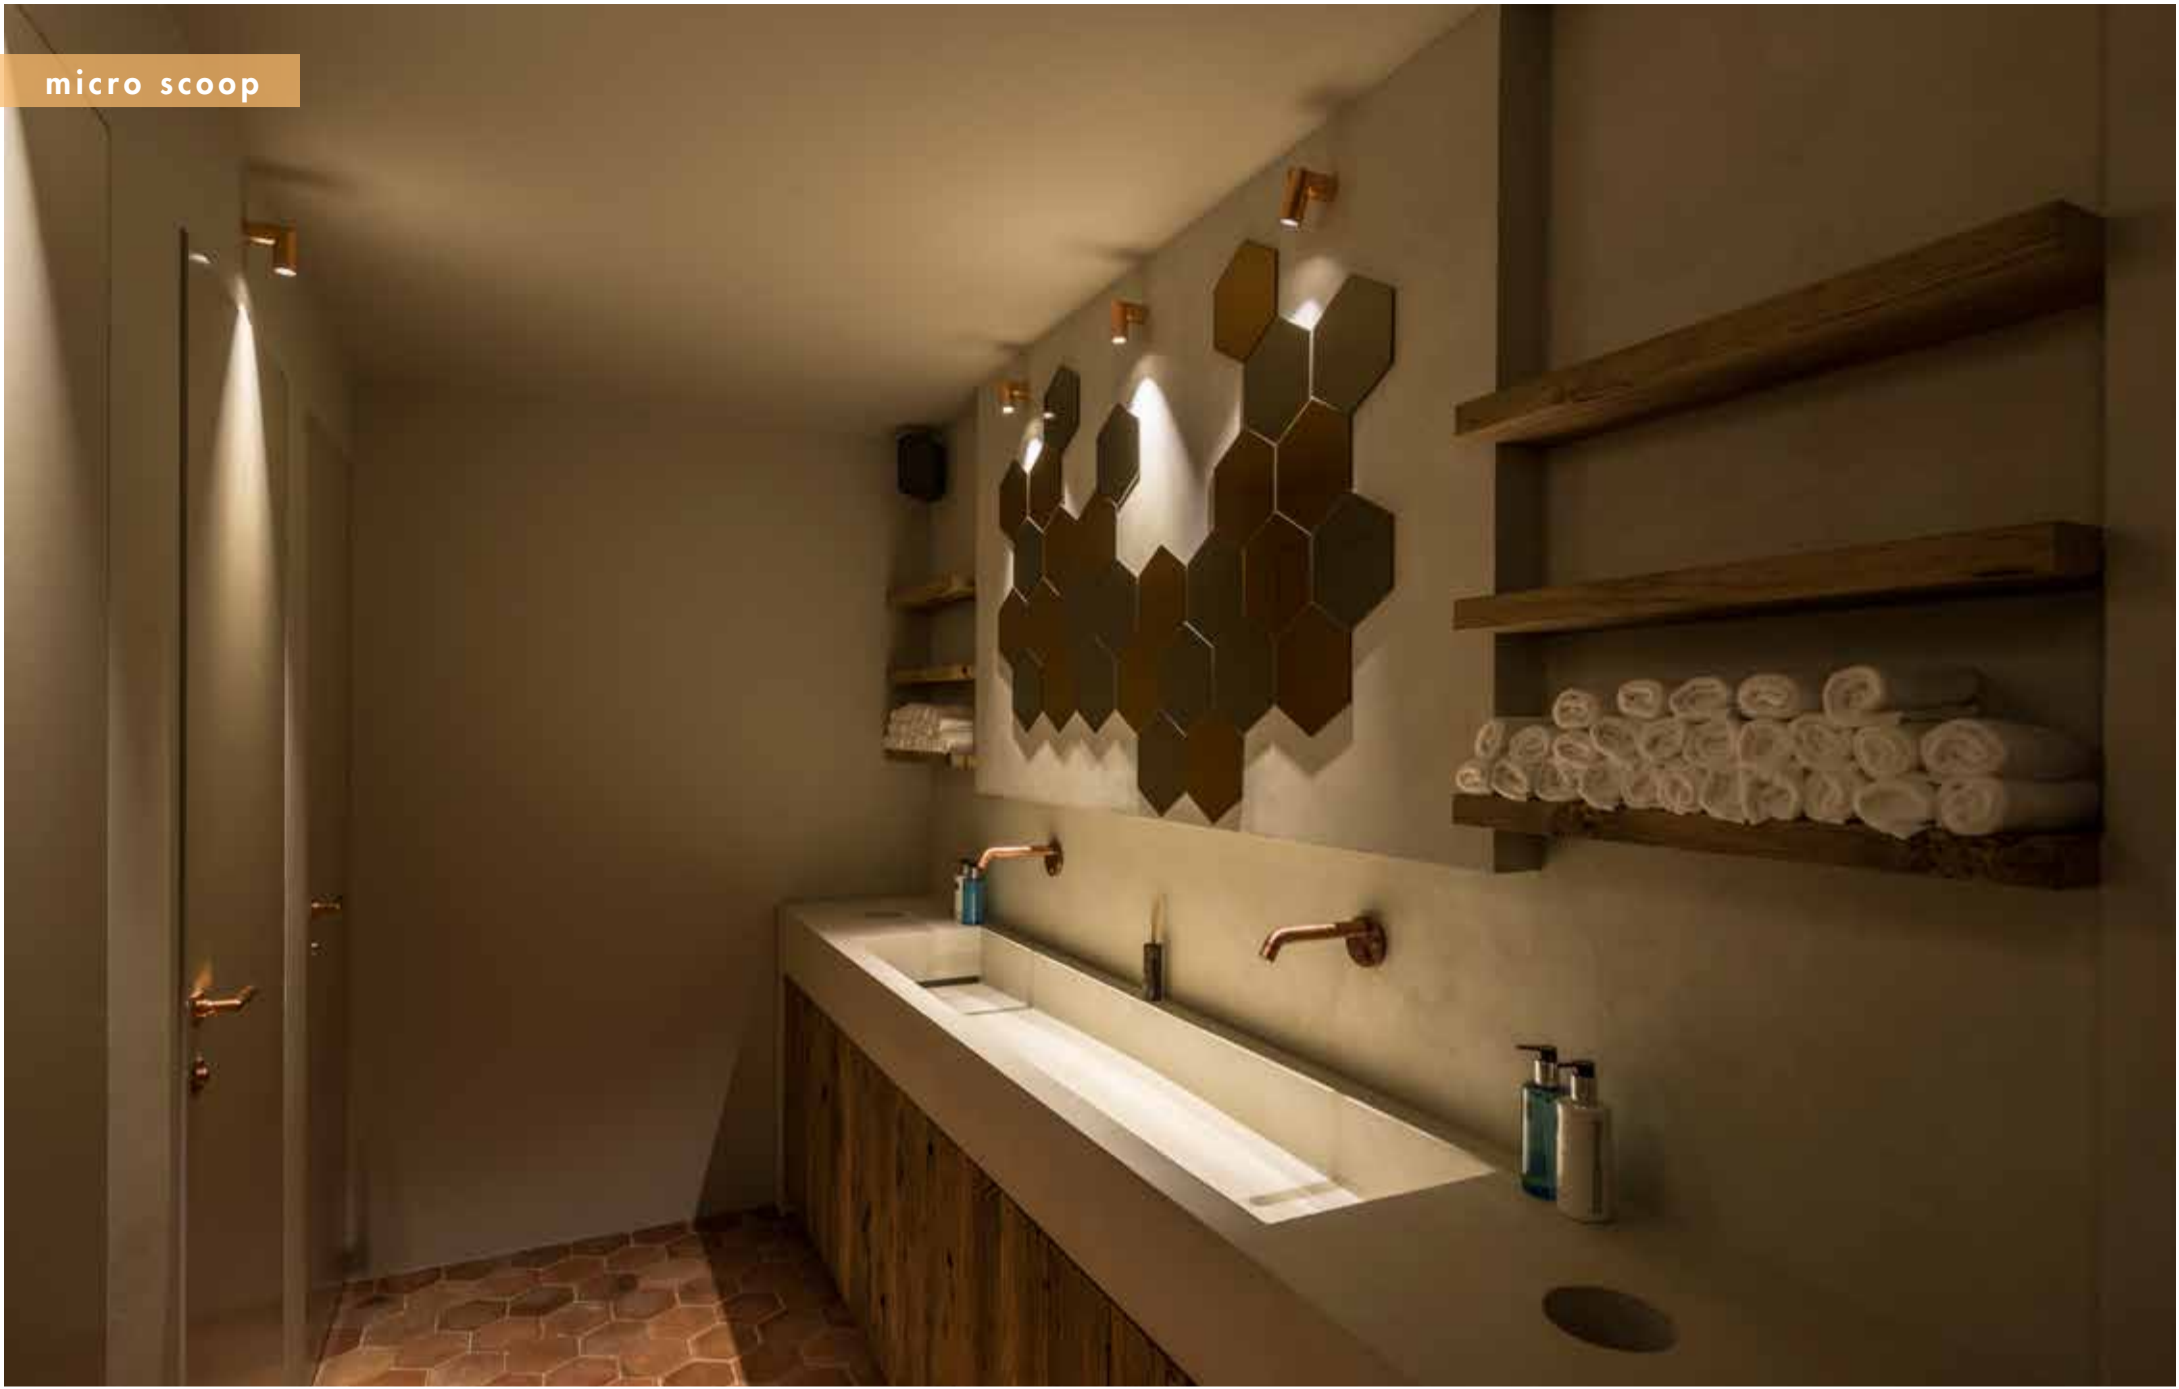

micro scoop